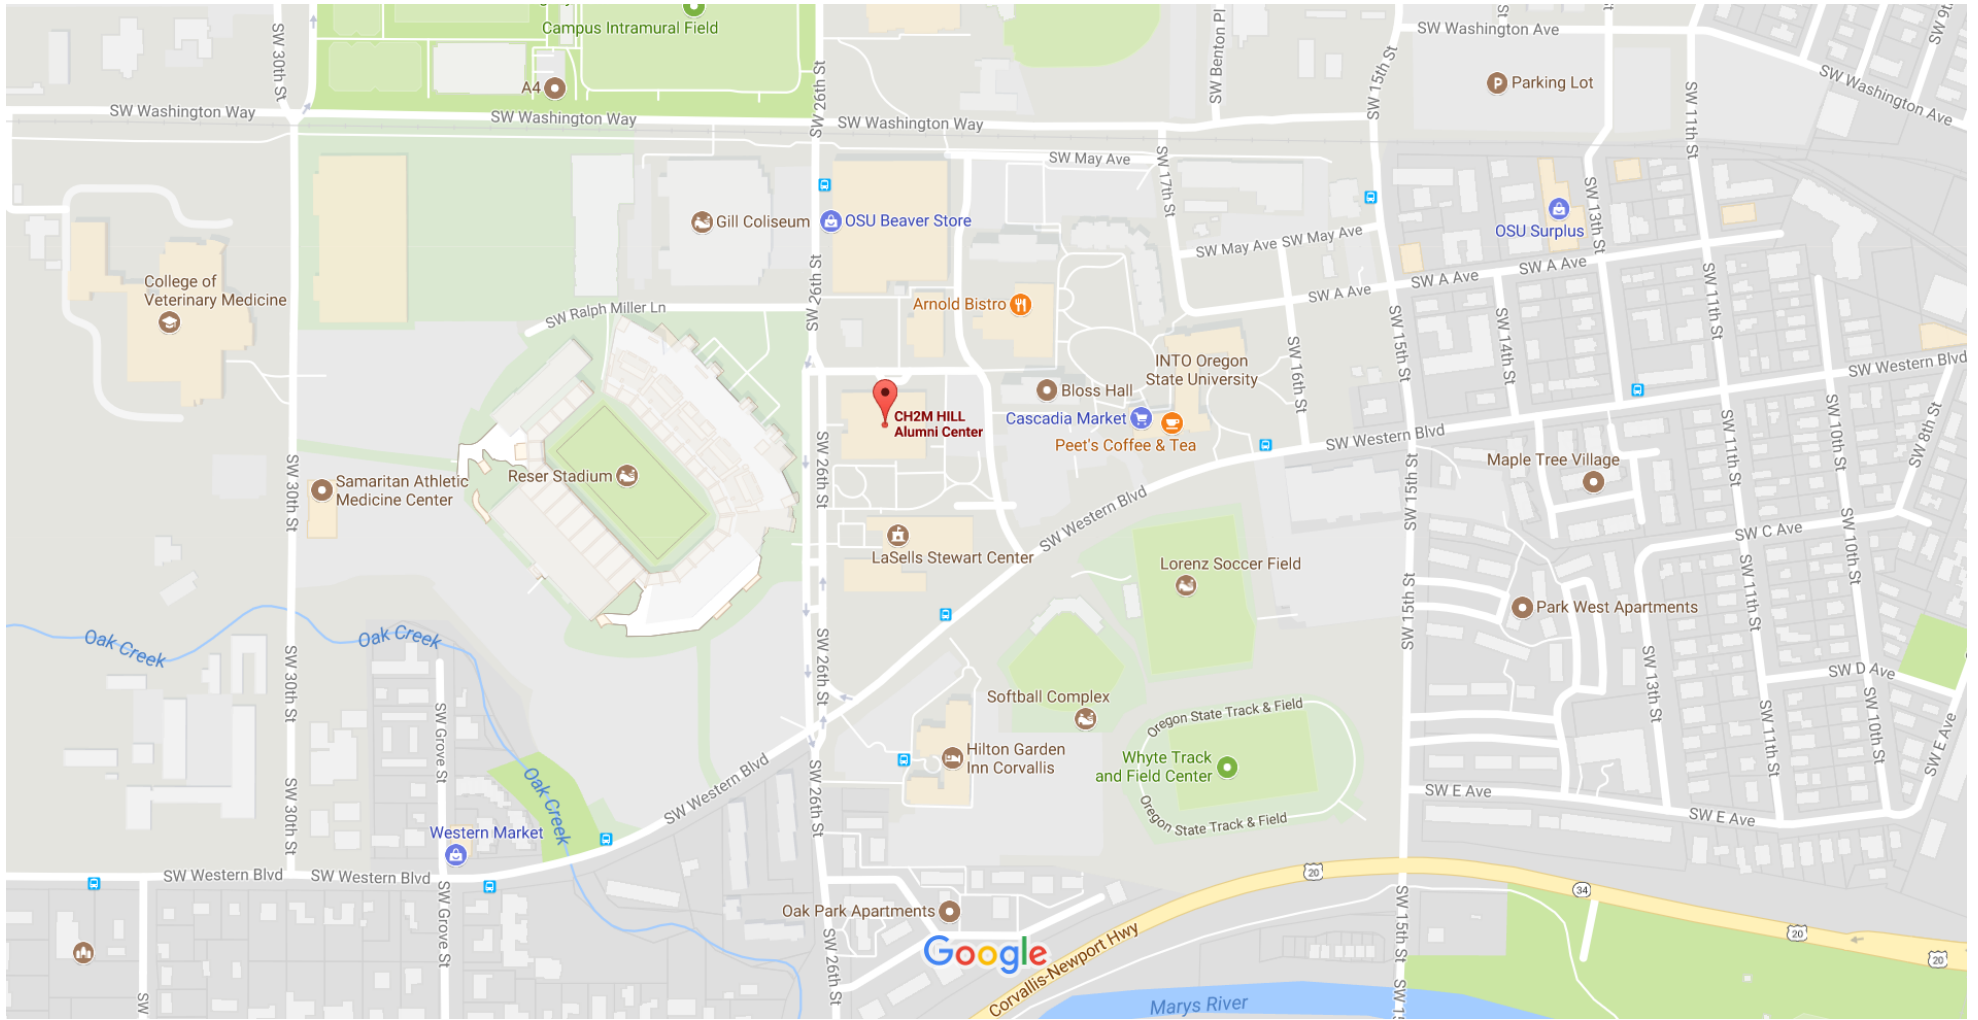

# CH2M HILL Alumni Center

Map data ©2017 Google 200 ft