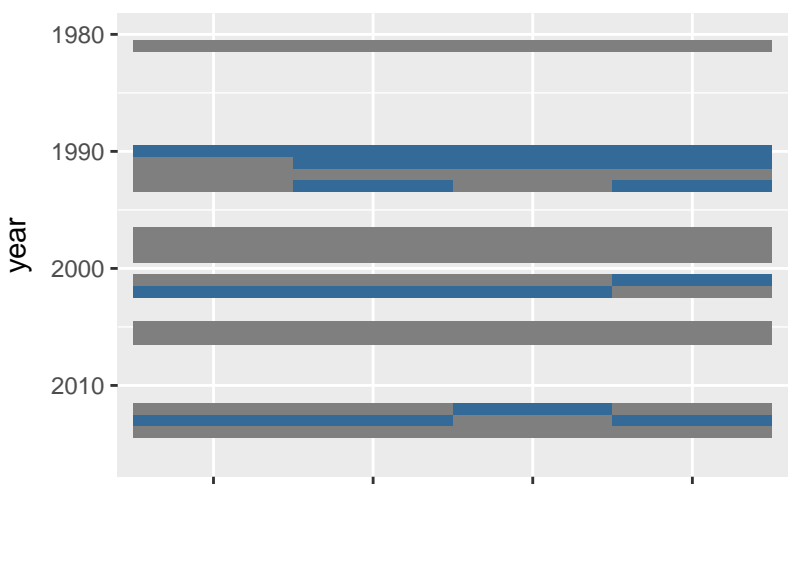

Above Average Snowfall : Below Average Lamb:Ewe

Below Average Air Temperature : Below Average Lamb:Ewe

Above Average Snow Depth : Below Average Lamb:Ewe

Below Average Forageable Area : Below Average Lamb:Ewe