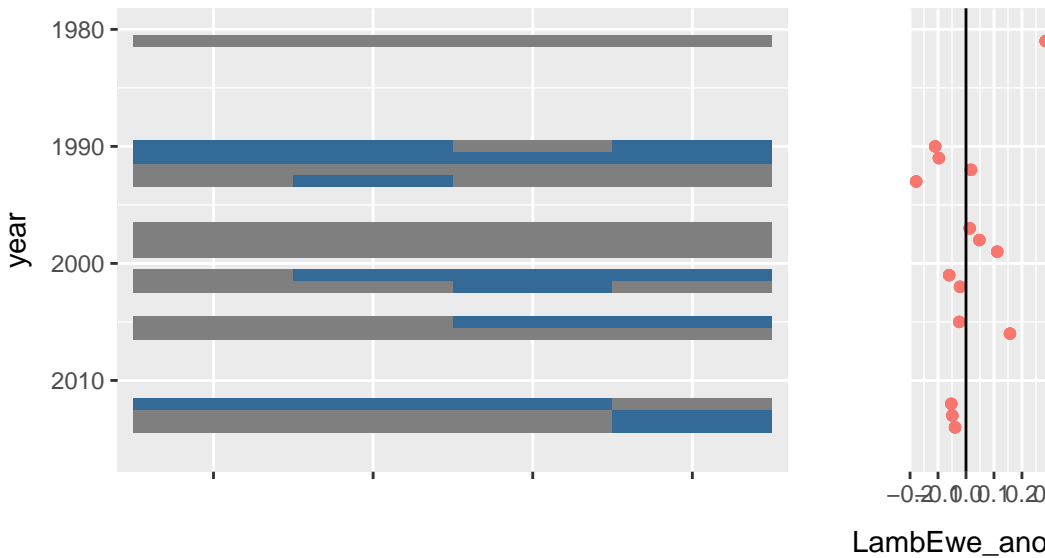

Above Average Snowfall : Below Average Lamb:Ewe

Below Average Air Temperature : Below Average Lamb:Ewe

Above Average Snow Depth : Below Average Lamb:Ewe

Below Average Forageable Area : Below Average Lamb:Ewe