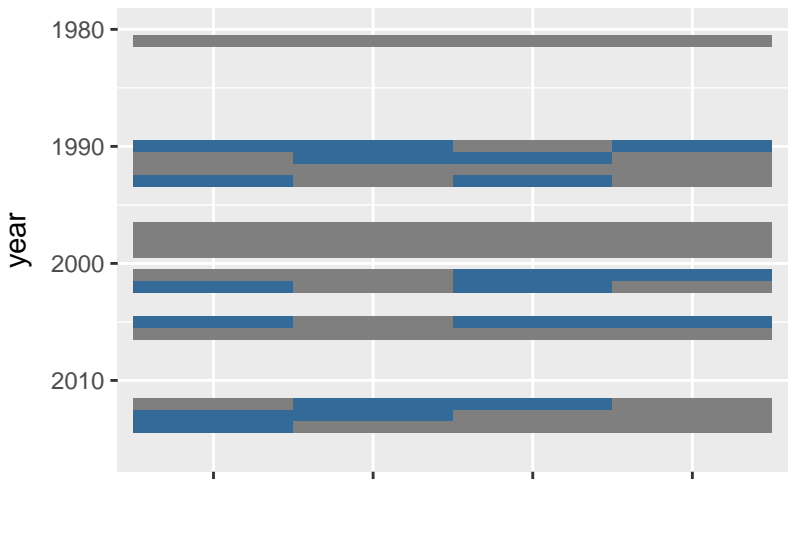

Above Average Snowfall : Below Average Lamb:Ewe

Below Average Air Temperature : Below Average Lamb:Ewe

Above Average Snow Depth : Below Average Lamb:Ewe

Below Average Forageable Area : Below Average Lamb:Ewe