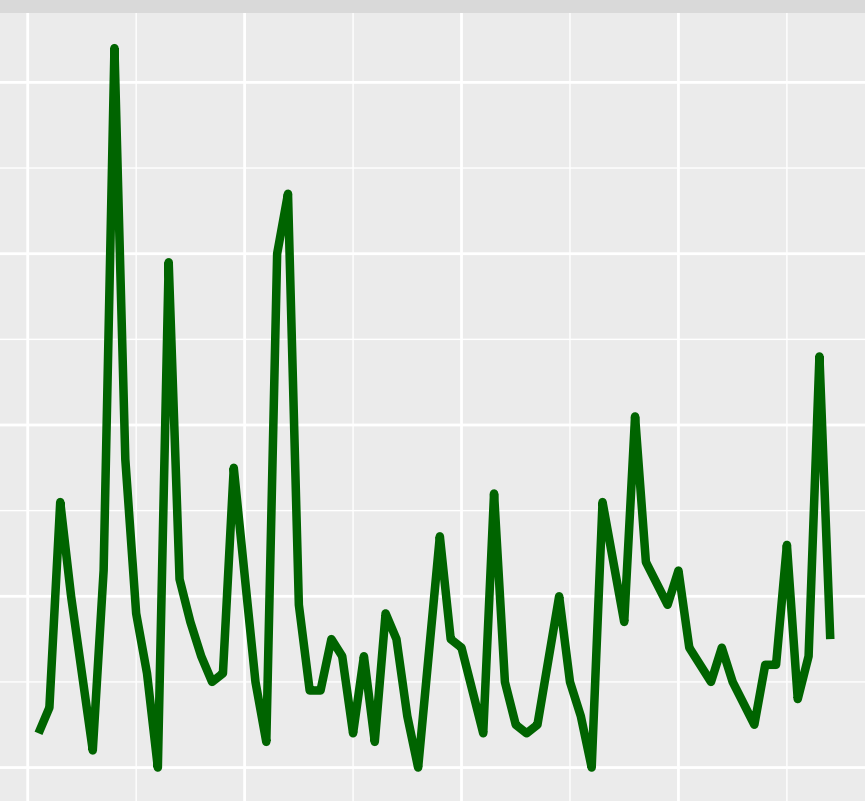

# East Dutch

10R

22R

32L

39R

45R

Period