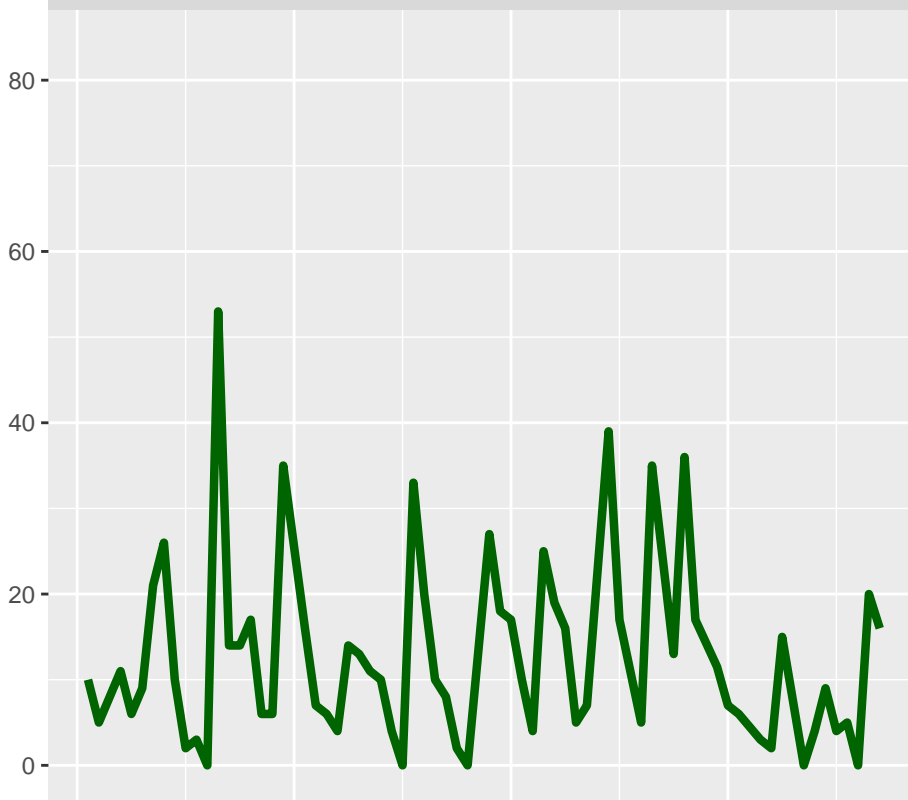

# East Dutch

10R

22R

32L

39R

45R

Period