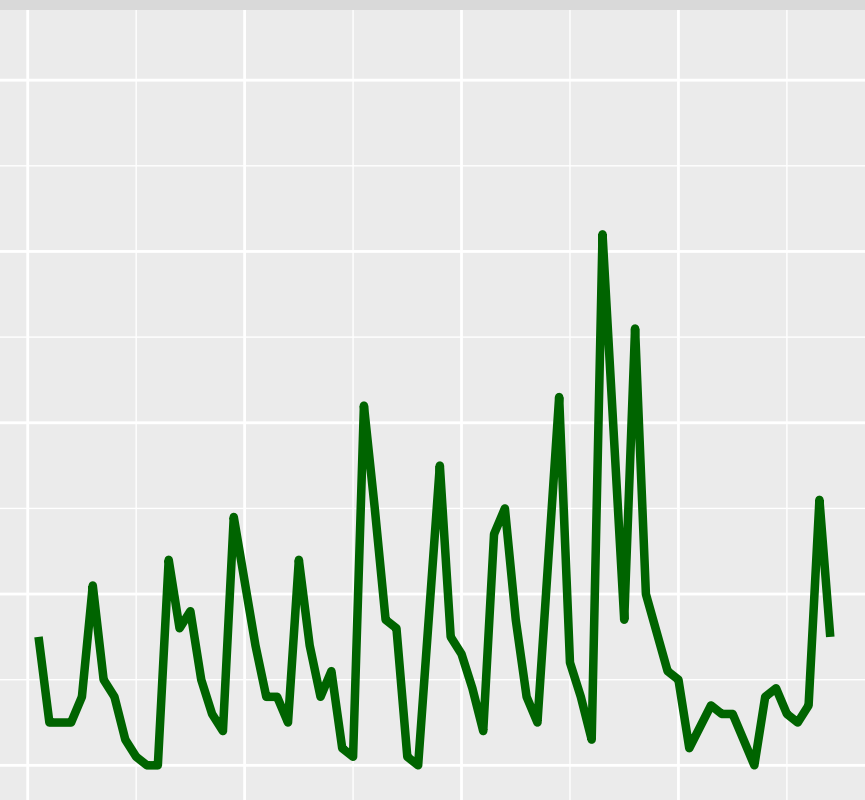

# East Dutch

10R

22R

32L

39R

45R

Period