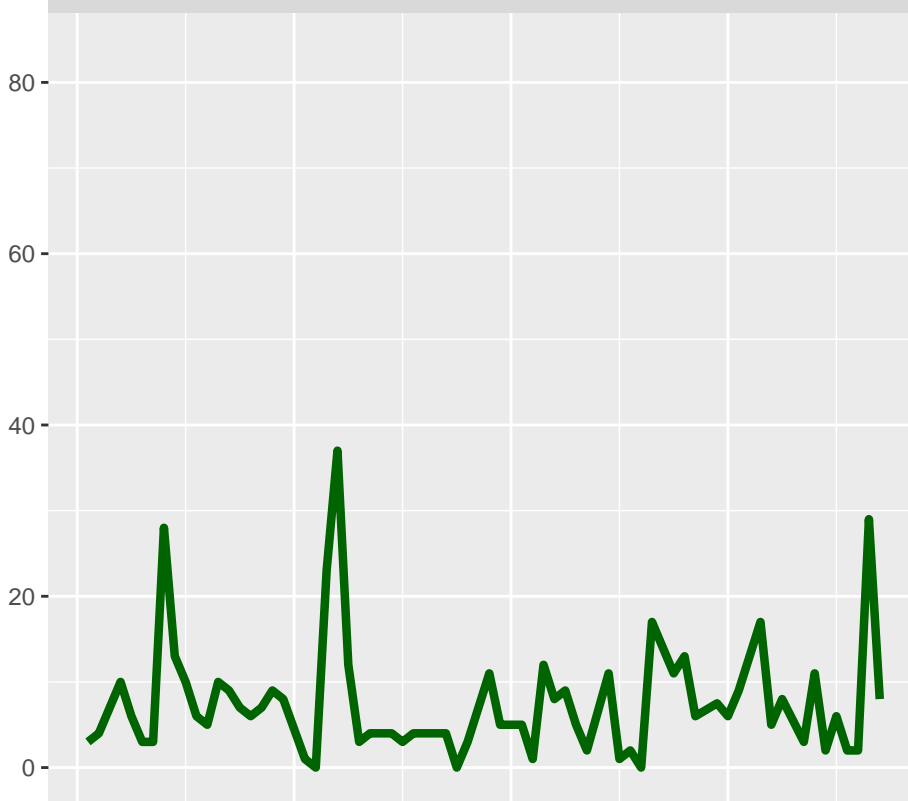

# East Dutch

10R

22R

32L

39R

45R

Period