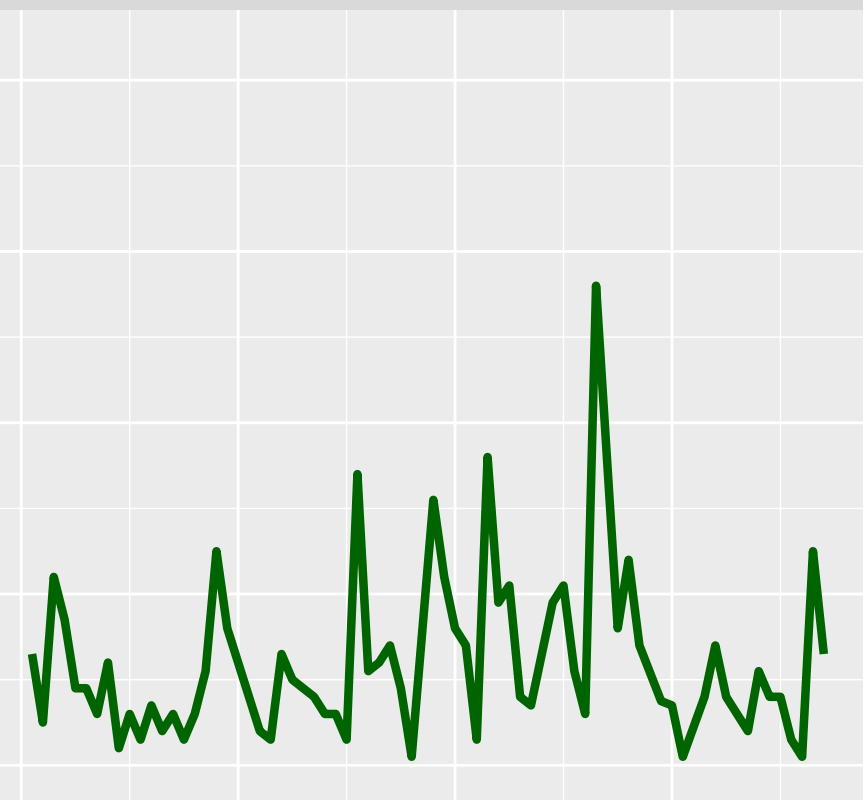

# East Dutch

10R

22R

32L

39R

45R

Period